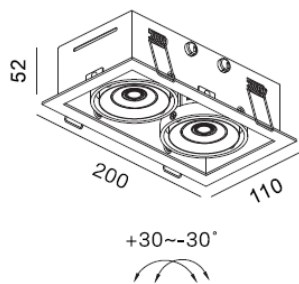

SQUARE/SPOT LIGHT/MEDIUM/BOX/TWIN HEADS/TILTABLE

Model: SR-DL3233

Cutout: 190x100mm

5-25mm

Feature:

- TWIN head square grilled downlight
- Gimble tilt 30 degree
- Compact design with IP54

Technical data:

- Light source COB or others
- LED Power (max) 9W x 2 (250mA x 2, 36V)
- System Power (ref.) 11W x 2 (ref. only depends on the ECG)
- Lumen flux (typ.) 1200lm
- Colour temperature 2700K, 3000K, 4000K
- Colour rendering index Ra \geq 90
- MacAdam Step 3
- Beam Angle 24D, 36D, 45D PMMA Lens
- Tilttable Yes
- Ingress protection IP54
- Operation temperature 0-40C
- Protection Class III
- LED Life time 50,000h L70B10
- Finishing White/Black
- Construction Aluminum
- Installation Ceiling Recessed, spring type
- Dimension 200x110mmx52mm(H)/Cutout 190x110mm
- LED Driver Remote
- Trimless version Yes, Please contact us in detail

Electronic control gear

NON-DIM/Dimmable

MP series

1-10V/0-10V/DALI

SC series

Other brand is available upon request

Light Distribution For 2700K
wide 43°

h(m)	E(lx)	ø(m)
1	2517	ø0.78
2	629.2	ø1.57
3	279.6	ø2.36
4	157.3	ø3.15
5	100.7	ø3.94